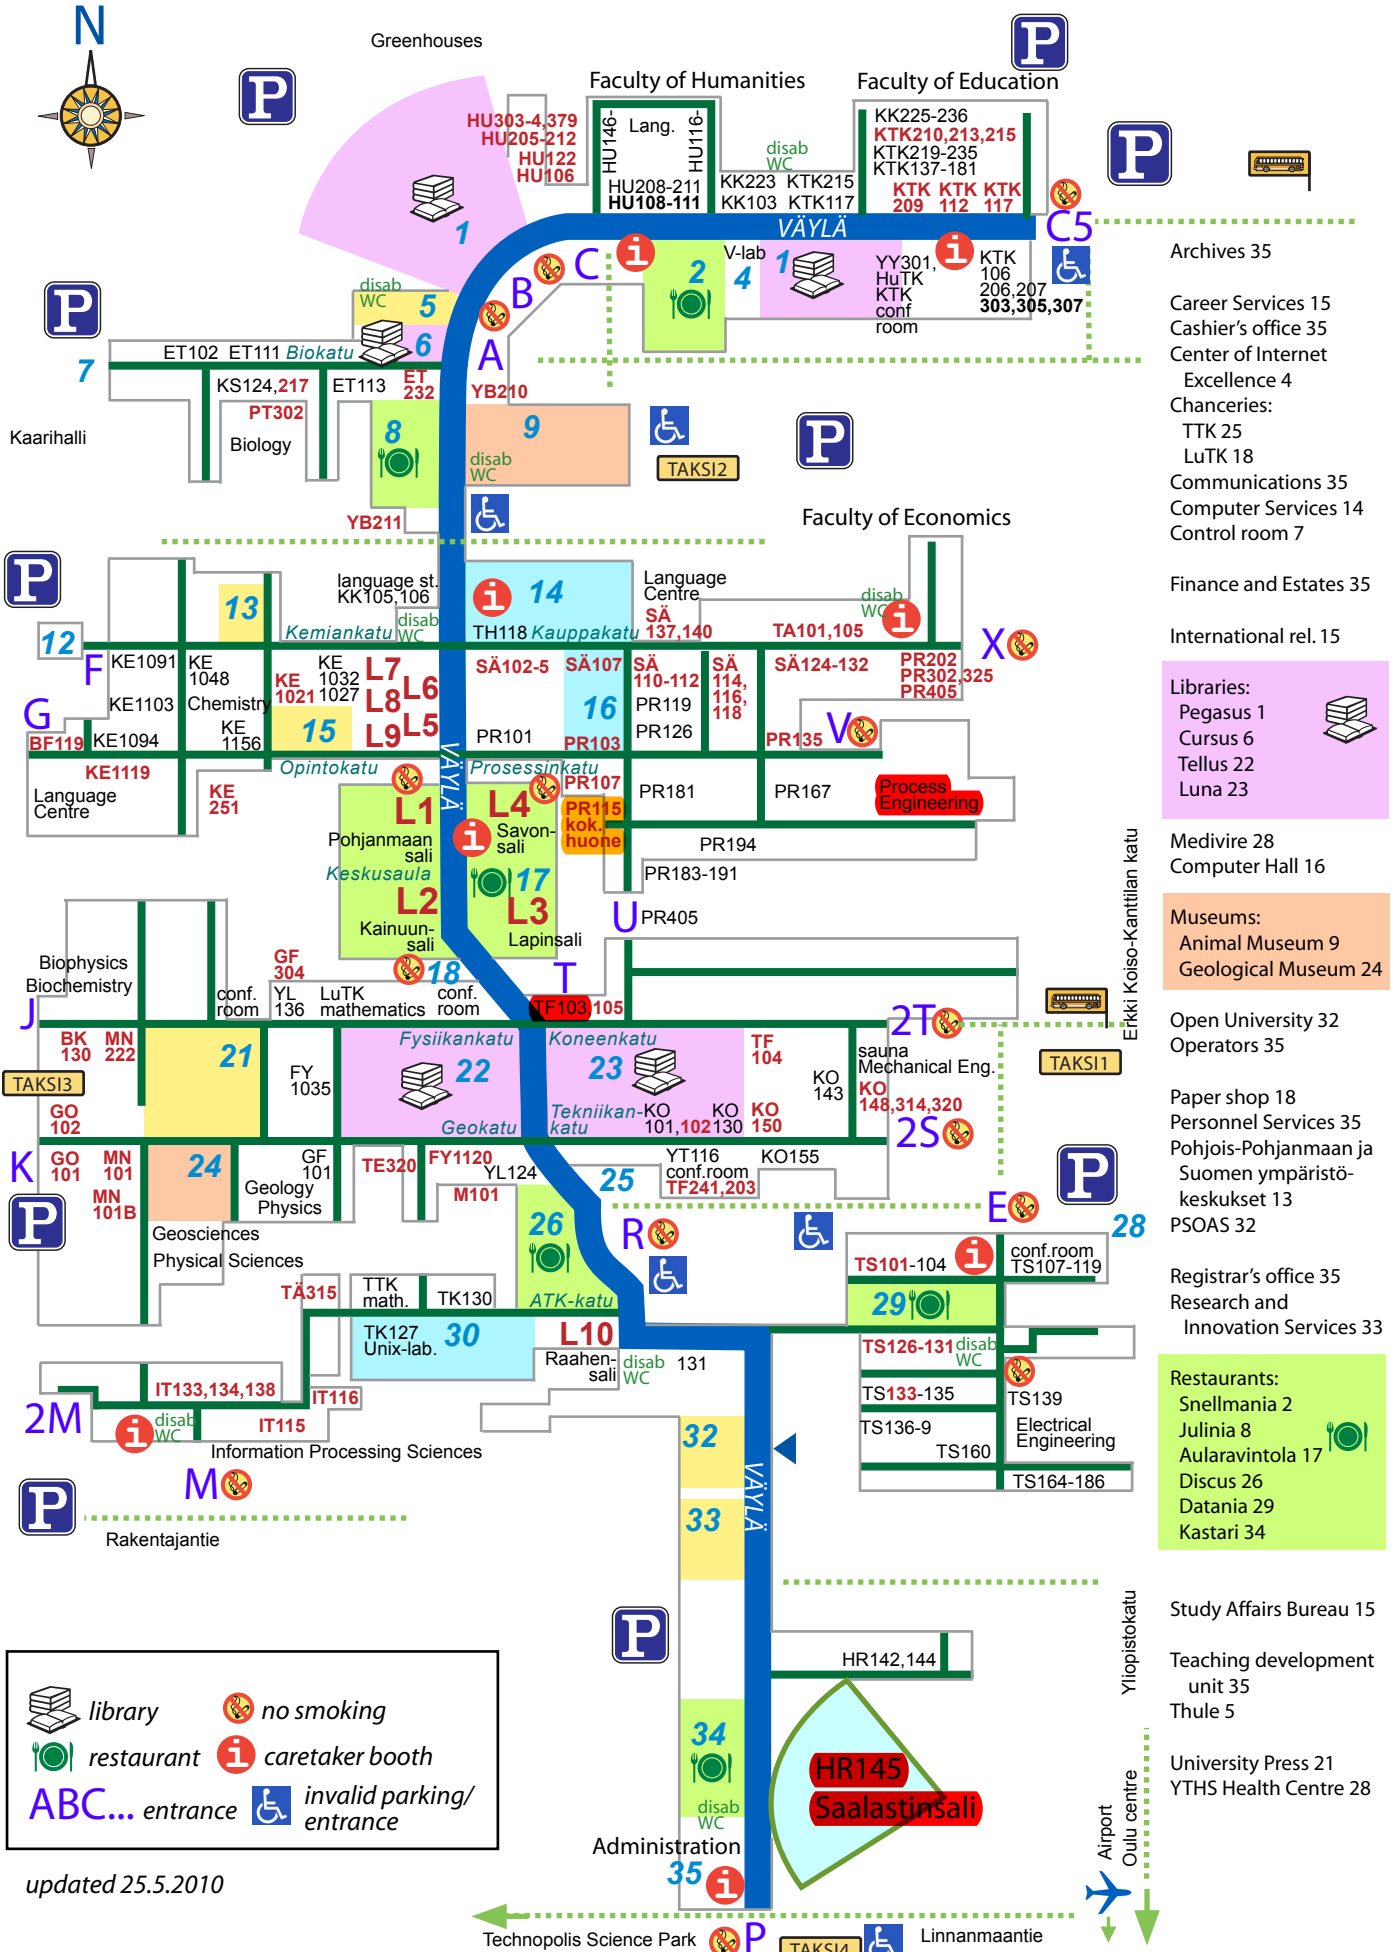

# University of Oulu, Linnanmaa Campus Area

- library
- no smoking
- restaurant
- caretaker booth
- ABC...** entrance
- invalid parking/entrance

updated 25.5.2010

- Archives 35
- Career Services 15
- Cashier's office 35
- Center of Internet Excellence 4
- Chanceries:
  - TTK 25
  - LuTK 18
- Communications 35
- Computer Services 14
- Control room 7
- Finance and Estates 35
- International rel. 15
- Libraries:**
  - Pegasus 1
  - Cursus 6
  - Tellus 22
  - Luna 23
- Medivire 28
- Computer Hall 16
- Museums:**
  - Animal Museum 9
  - Geological Museum 24
- Open University 32
- Operators 35
- Paper shop 18
- Personnel Services 35
- Pohjois-Pohjanmaan ja Suomen ympäristökeskukset 13
- PSOAS 32
- Registrar's office 35
- Research and Innovation Services 33
- Restaurants:**
  - Snellmania 2
  - Julinia 8
  - Aularavintola 17
  - Discus 26
  - Dania 29
  - Kastari 34
- Study Affairs Bureau 15
- Teaching development unit 35
- Thule 5
- University Press 21
- YTHS Health Centre 28