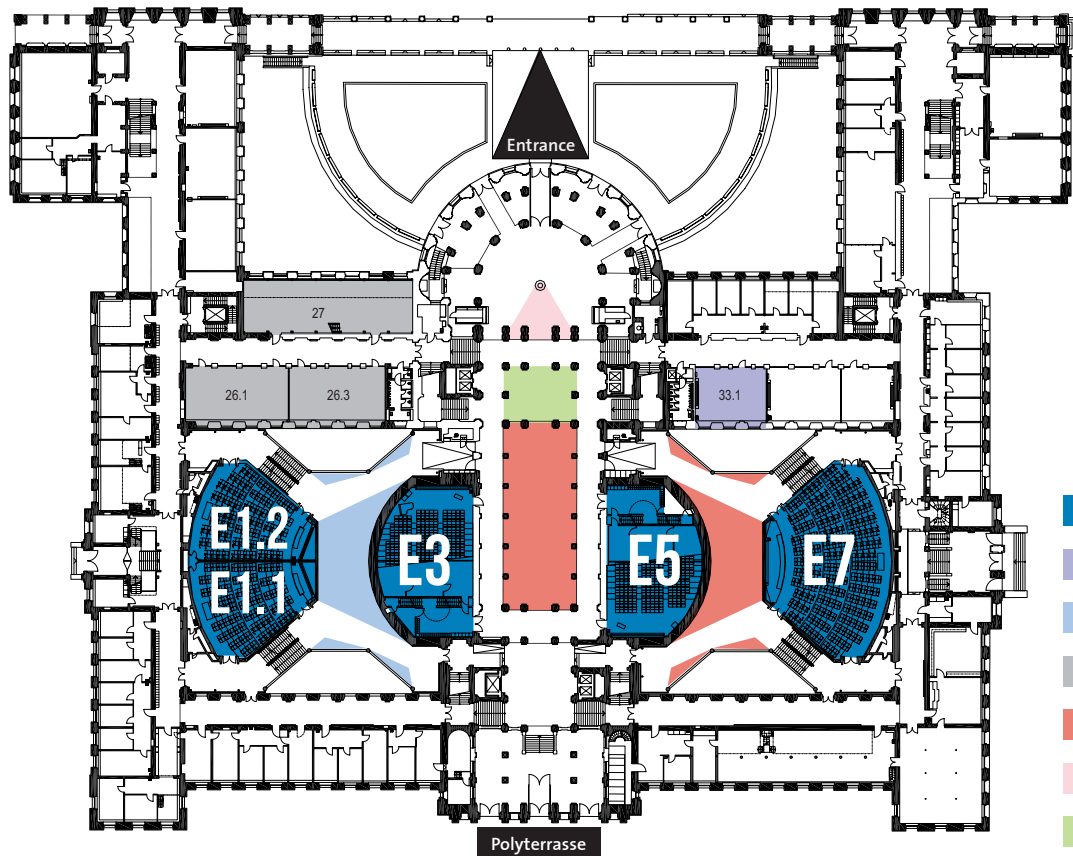

- Sessions / Workshops
- Disabled Toilets

ETH Floor D - Lower Level

- Sessions
- Business Office
- Coffee Breaks
- Computer Rooms
- Exhibition
- Registration and Information Desk
- Information Corner

ETH Floor E - Ground Level

-  (Semi) Plenaries / Sessions
-  Coffee Breaks

ETH Floor F - Upper Level