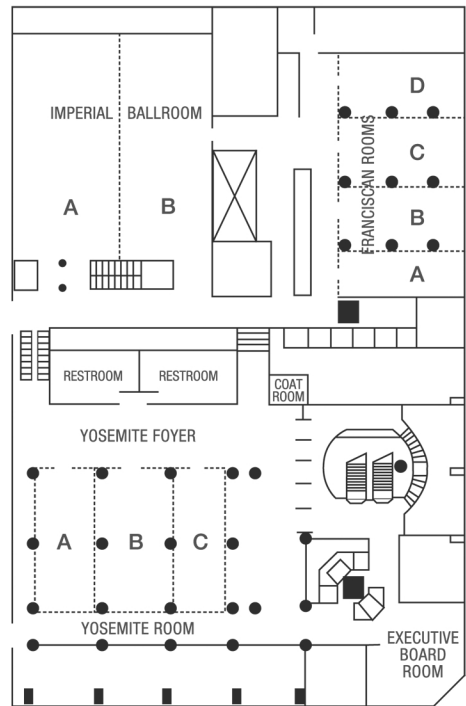

ballroom level