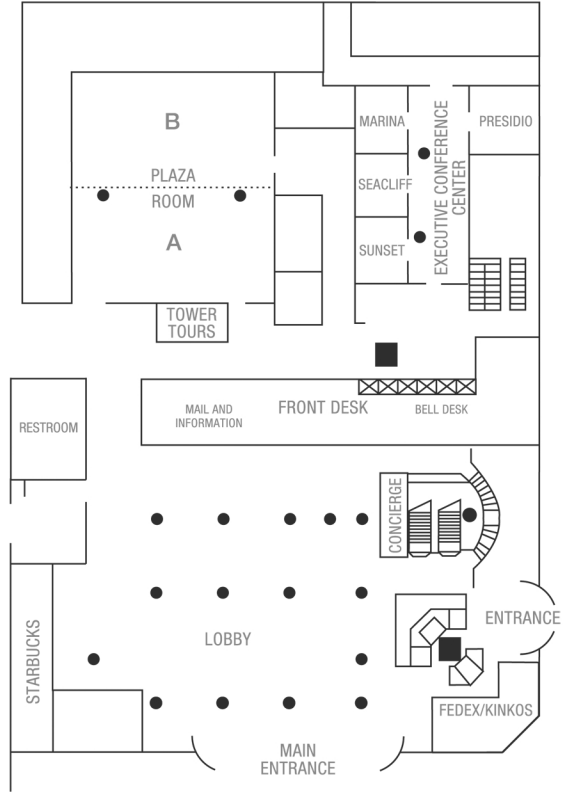

**BALLROOM LEVEL MEETING SPACE**  
 Continental, Imperial, Yosemite, Franciscan, Executive Boardroom

**GRAND BALLROOM LEVEL**  
 Grand Ballroom and Green Room

**UNION SQUARE ROOMS (4TH FLOOR)**  
 Rooms 1-25

**SIXTH FLOOR MEETING ROOMS**  
 Lombard, Mason, Powell, Sutter, Taylor, Van Ness

**ACCESSIBLE FACILITIES**  
 Accessible restrooms are located on the following levels: L (LOBBY), B (BALLROOM), M (GRAND BALLROOM, MEZZANINE)

\* Package Express located in Tower 3, Garage Level  
 \* Pool located in Tower 3, 16th Floor  
 \* Health Club located in Tower 1, Lower Level

# union square fourth floor