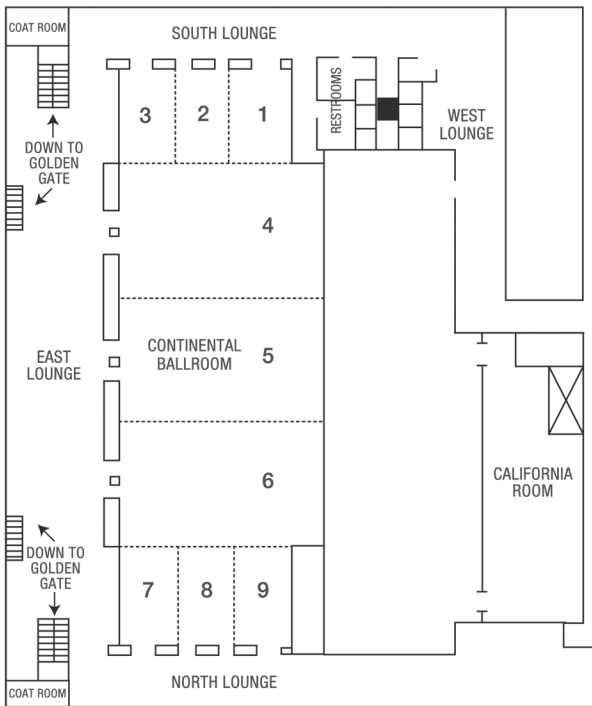

ballroom level