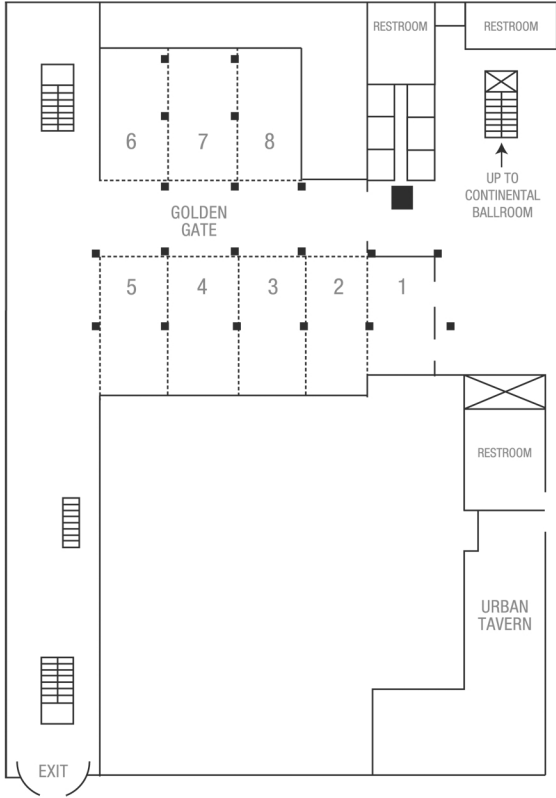

lobby level