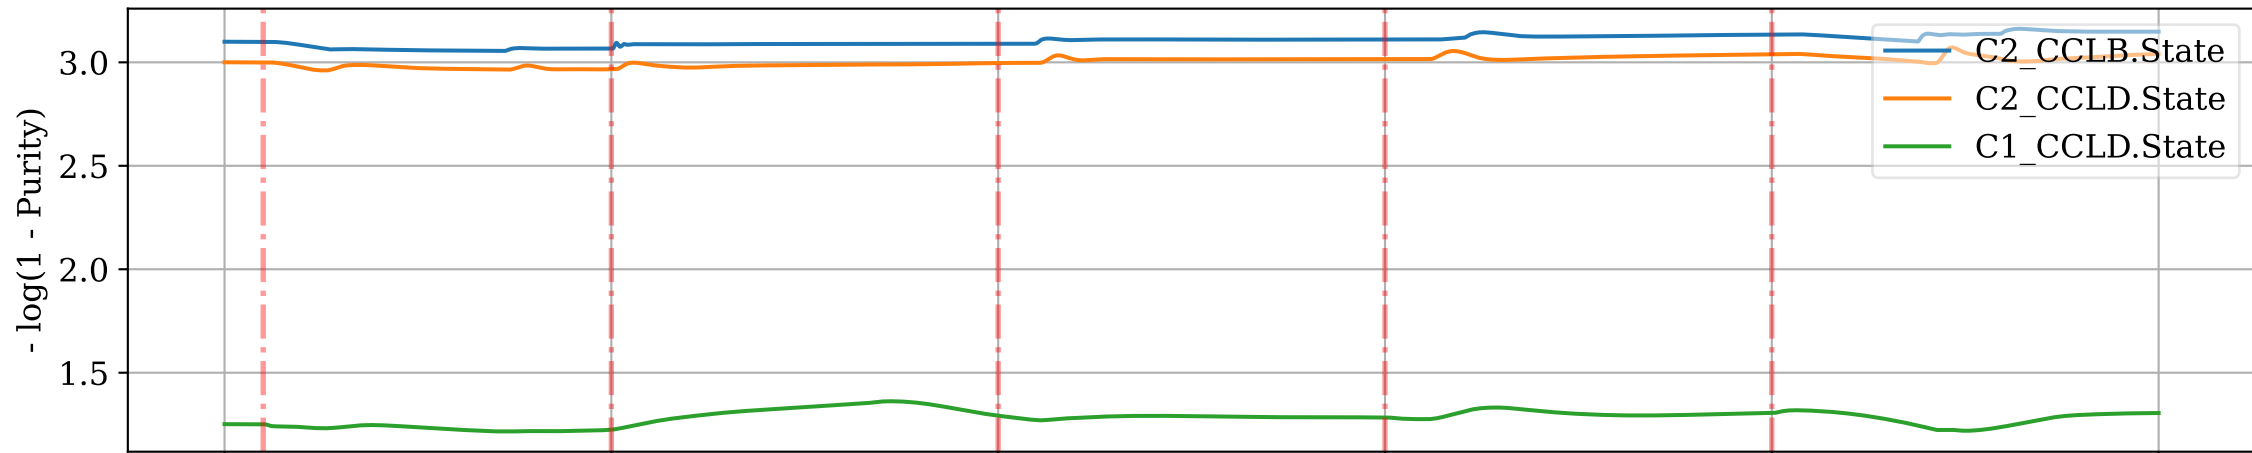

Product Purity

EB4\_17c\_throughput