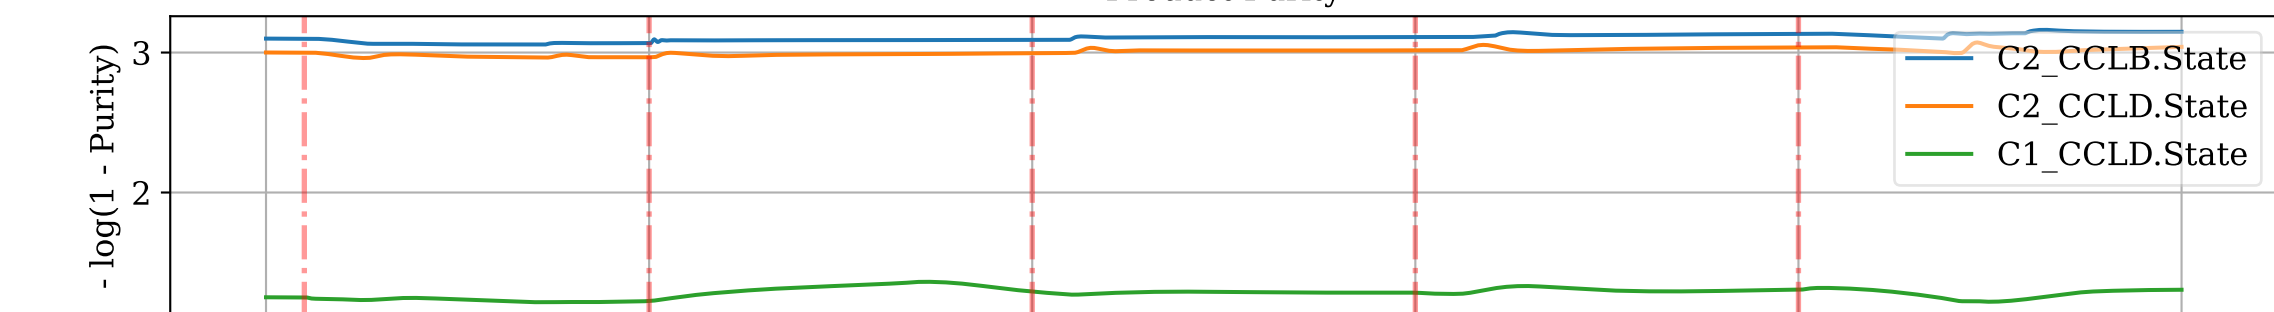

Select Min Feed Rate

Select Min Feed Rate

Levels Overview (C1)

Levels Overview (C2)

Levels Overview

Product Purity

EB4_17a_throughput